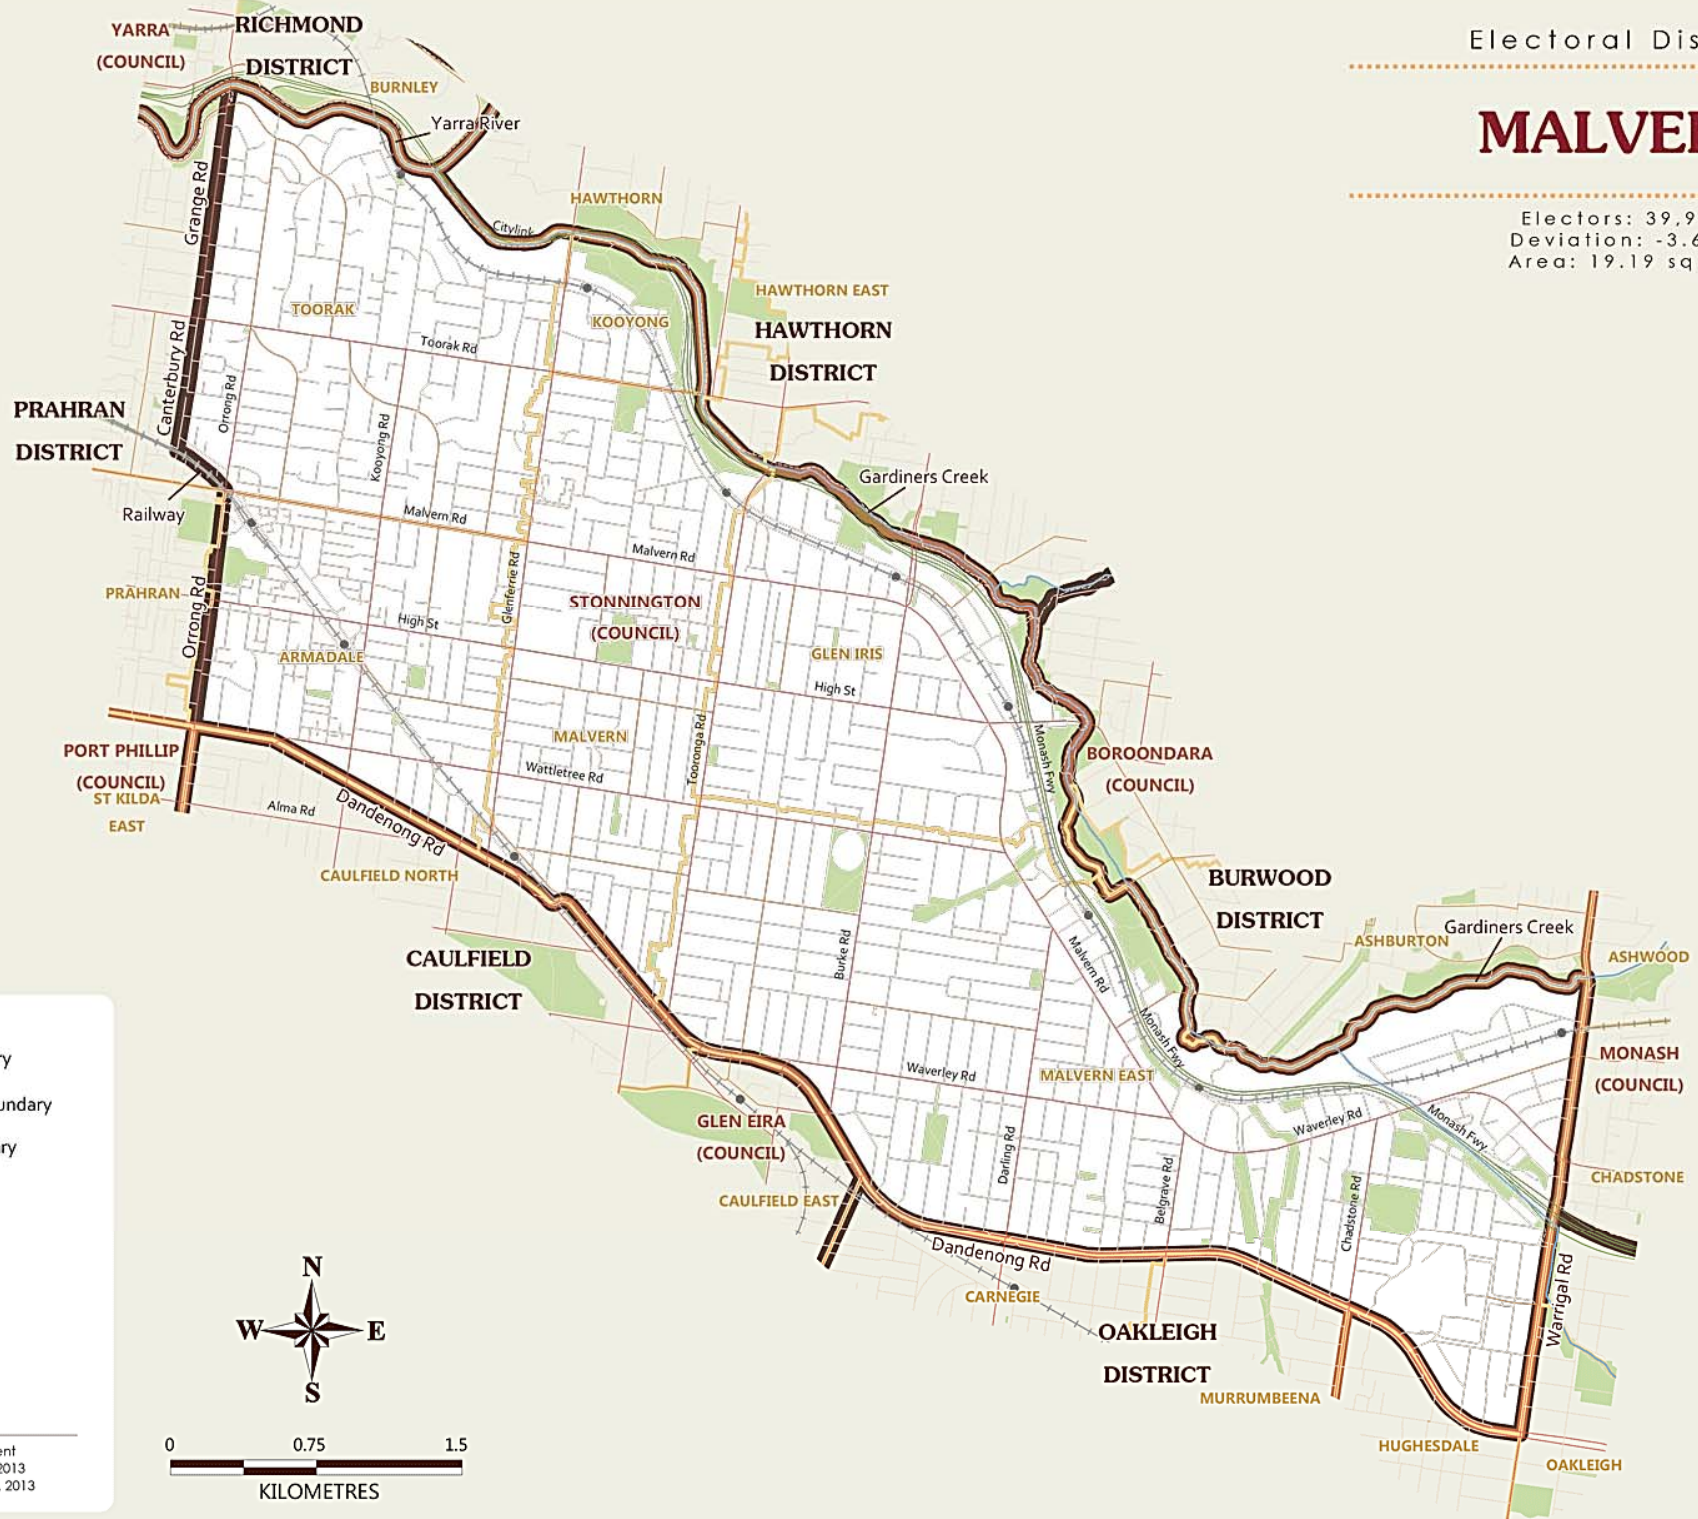

MALVERN

Electors: 39,958
Deviation: -3.65%
Area: 19.19 sq km

Legend

- District Boundary
- Municipality Boundary
- Locality Boundary

Map Symbols

- Freeway
- Main Road
- Collector Road
- Road
- Railway
- River/Creek
- Lake
- Park & Reserve

Data sets for alignment
Locality as at March, 2013
Property grid as at April, 2013